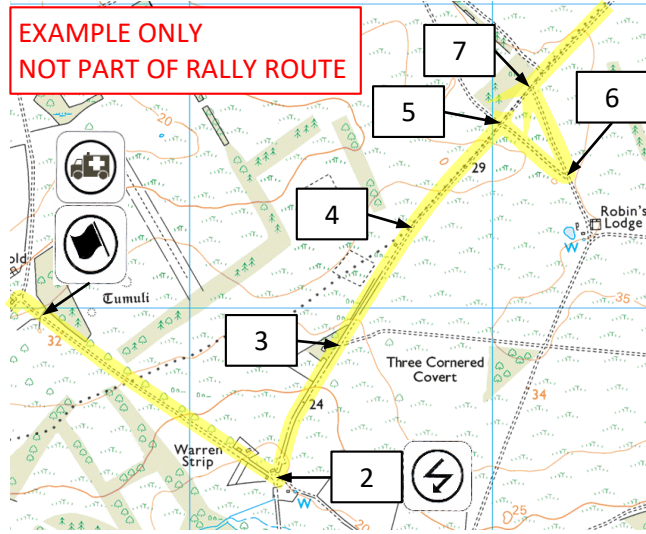

# SS99 Example

Distance	Bogey Time	Bogey Speed	Target Time
7.50 miles	5:39	79.6mph	15:00

Post Number	Total Miles	Interval Miles	Layout	Notes	Miles to SSF
1	0.00			Stage Start	7.50
2	0.62	0.62			6.88
3	0.92	0.30		Chicane	6.58
4	1.30	0.38		Speed Bump	6.20
5	1.71	0.41			5.79